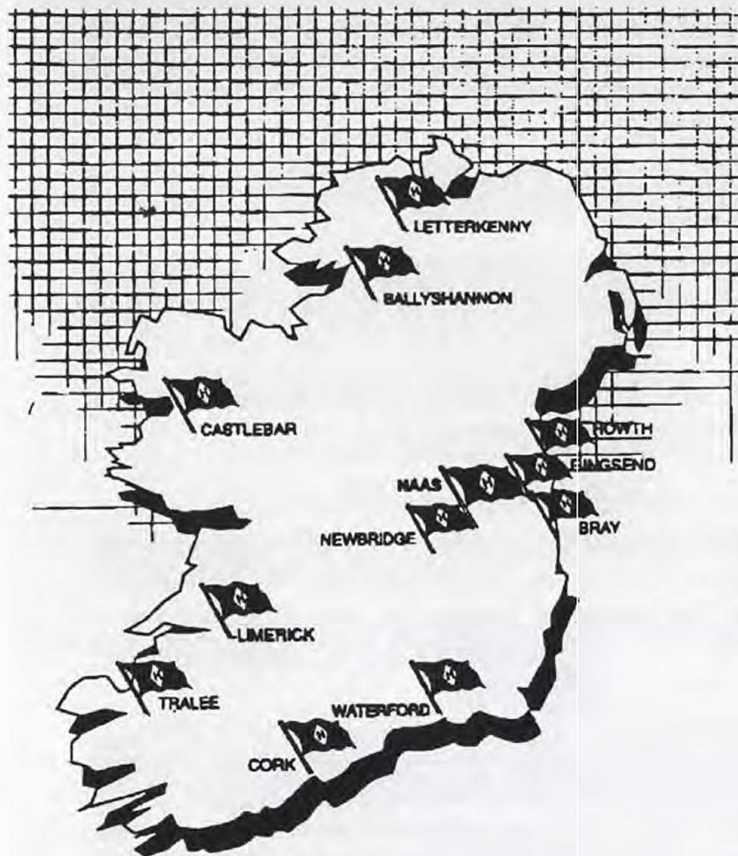

Heitons for Steel

Ashfield, Naas Road, Clondalkin, Dublin 22. Tel: (01) 591000, Fax: 591406
Tory Top Road, Ballyphehane, Cork. Telephone: (021) 966955, Fax: 966159

Ashfield, Naas Road, Clondalkin, Dublin 22. Tel: (01) 4591000, Fax: 4591406
Tory Top Road, Ballyphehane, Cork. Telephone: (021) 966955, Fax: 966159

Heitons

Heitons

Your Steel Stockholder