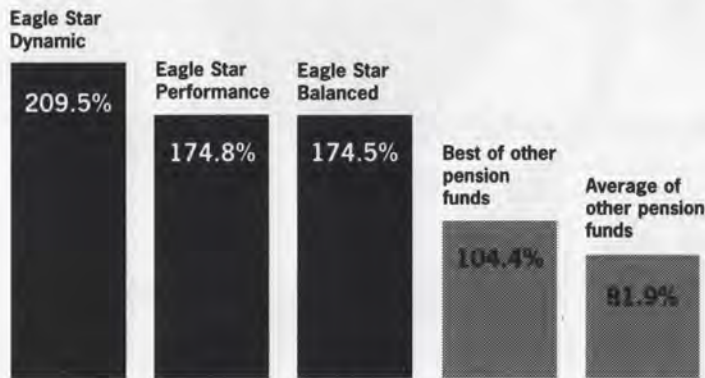

of the home bowlers was Andy Cullen with 3 for 20. If Old Belvedere's total of 141 seemed formidable, Brian Devine set about the chase in a style that could only be described as Sri Lankan. Sixes and fours abounded in an astonishing innings. While he was out trying to repeat the trick, he had contributed 47 out of an opening partnership of 56. Stephen Feeling, the other opener and Ronan McGeehan consolidated and set up a winning position before both were out. Stephen fell for 45 when a fifty

would have been due reward for his excellent innings. It was left to Captain Cullen to see us to the winning fast and for his all round efforts he was named Man of the Match. However, in his acceptance speech, this was very much a team effort.

Taverners drink from a bottle, Kevin

What's the next best thing to an Eagle Star pension?

(Another Eagle Star pension, of course)

INDIVIDUAL MANAGED PENSION FUNDS FIVE YEAR PERFORMANCE %

Source: Micropal. All figures and copy above and below relate to individual pension mixed and aggressively managed sectors. Returns based on offer/offer performance from 1/1/91 - 1/1/96 and do not relate to premiums paid into a policy. Unit values may be expected to fall as well as rise. Past performance is not always an indication of future returns.