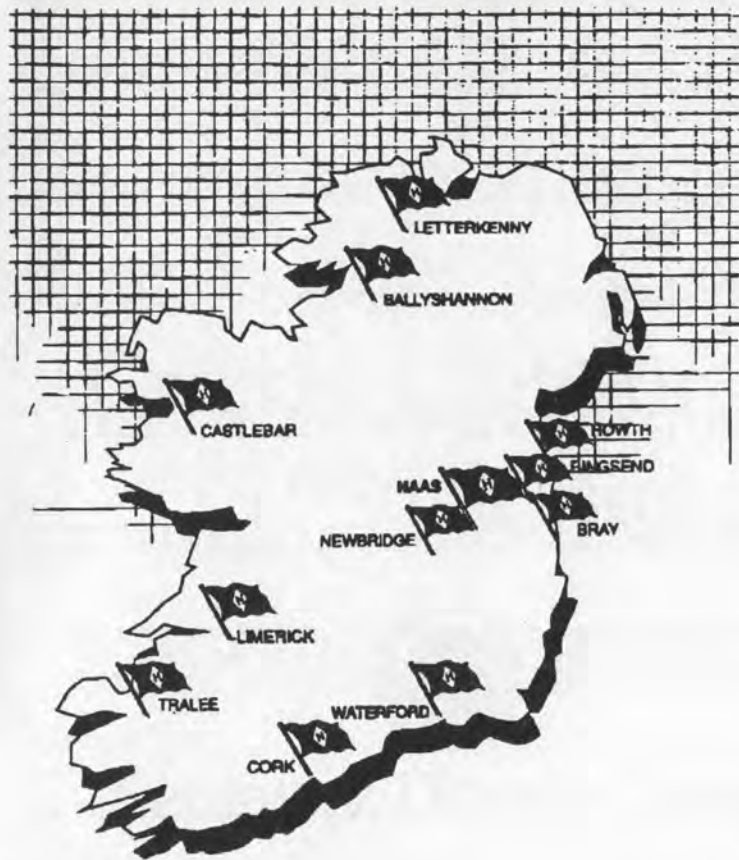

Heitons for Steel

Ashfield, Naas Road, Clondalkin, Dublin 22. Tel: (01) 591000, Fax: 591406
Tory Top Road, Ballyphehane, Cork. Telephone: (021) 966955, Fax: 966159

Ashfield, Naas Road, Clondalkin, Dublin 22. Tel: (01) 4591000, Fax: 4591406
Tory Top Road, Ballyphehane, Cork. Telephone: (021) 966955, Fax: 966159

Heitons

Heitons

Your Steel Stockholder