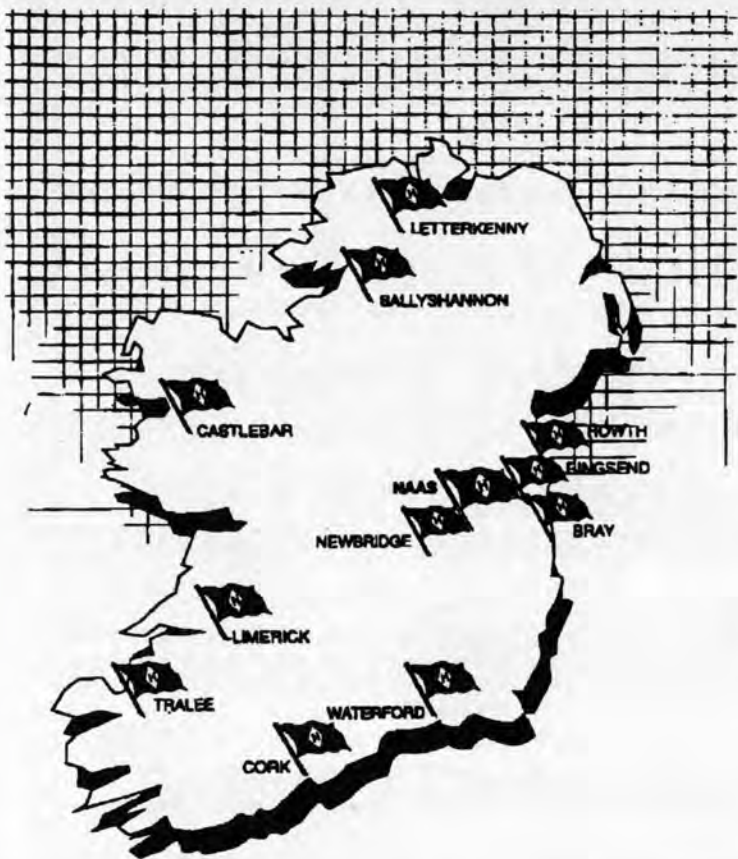

Heitons for Steel

Ashfield, Naas Road, Clondalkin, Dublin 22. Tel: (01) 591000, Fax: 591406
Tory Top Road, Ballyphehane, Cork. Telephone: (021) 966955, Fax: 966159

Ashfield, Naas Road, Clondalkin, Dublin 22. Tel: (01) 4591000, Fax: 4591406
Tory Top Road, Ballyphehane, Cork. Telephone: (021) 966955, Fax: 966159

Heitons

Heitons

Your Steel Stockholder